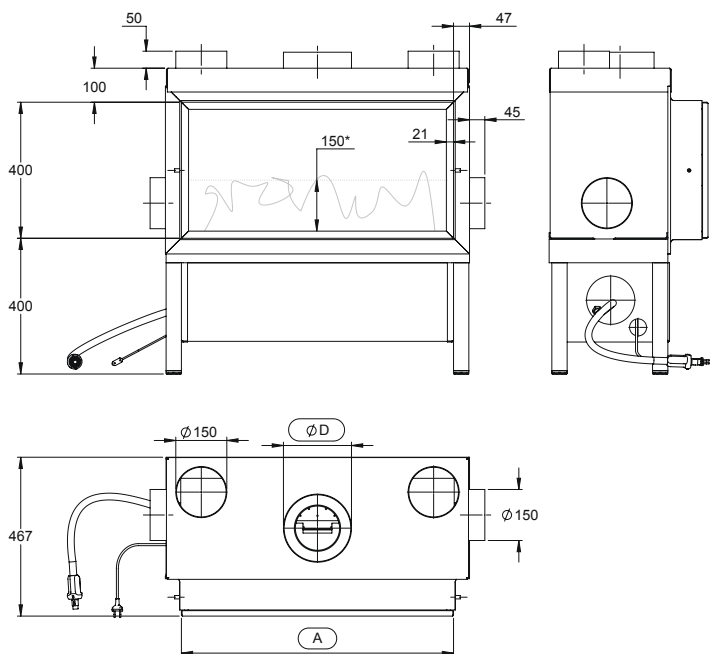

e.g.: Gala® 1F, balanced flue with heat recovery
*Flame height: ~150mm, natural gas, 22mbar, St-Job, Belgium

e.g.: Gala® 1F, classic flue with heat recovery
*Flame height: ~150mm, natural gas, 22mbar, St-Job, Belgium