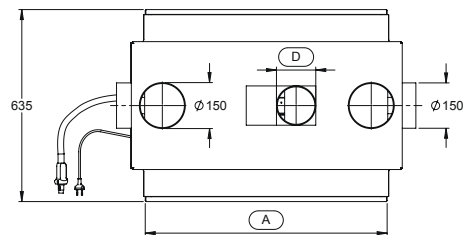

e.g.: Gala® 1D, balanced flue with heat recovery
*Flame height: ~150mm, natural gas, 22mbar, St-Job, Belgium

e.g.: Gala® 1D, classic flue with heat recovery
*Flame height: ~150mm, natural gas, 22mbar, St-Job, Belgium