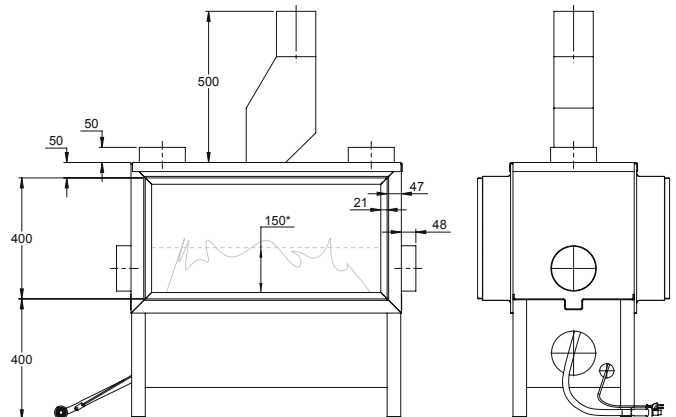

e.g.: Gala® 1D, balanced flue with heat recovery
*Flame height: ~150mm, natural gas, 22mbar, St-Job, Belgium

e.g.: Gala® 1D, classic flue with heat recovery
*Flame height: ~150mm, natural gas, 22mbar, St-Job, Belgium