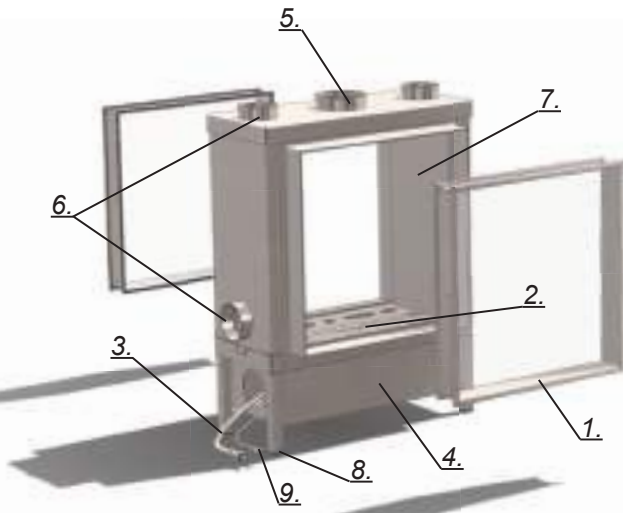

Gala Quadro D

BALANCED FLUE

CLASSIC FLUE

FEATURES

1. Gala® Frame | 2. Piezo | 3. Gasflex | 4. Techbox
  5. Balanced Flue | 6. Heat recovery | 7. Flame reflex
  8. Adjustable Feet | 9. Powerline (220V)