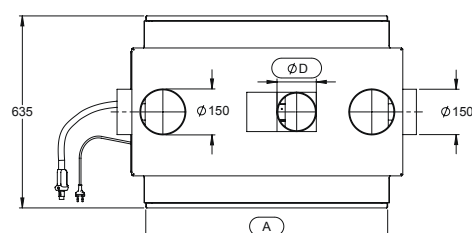

e.g.: Gala® Q80D, Classic with heat recovery
*Flame height: ~150mm, natural gas, 22mbar, St-Job, Belgium