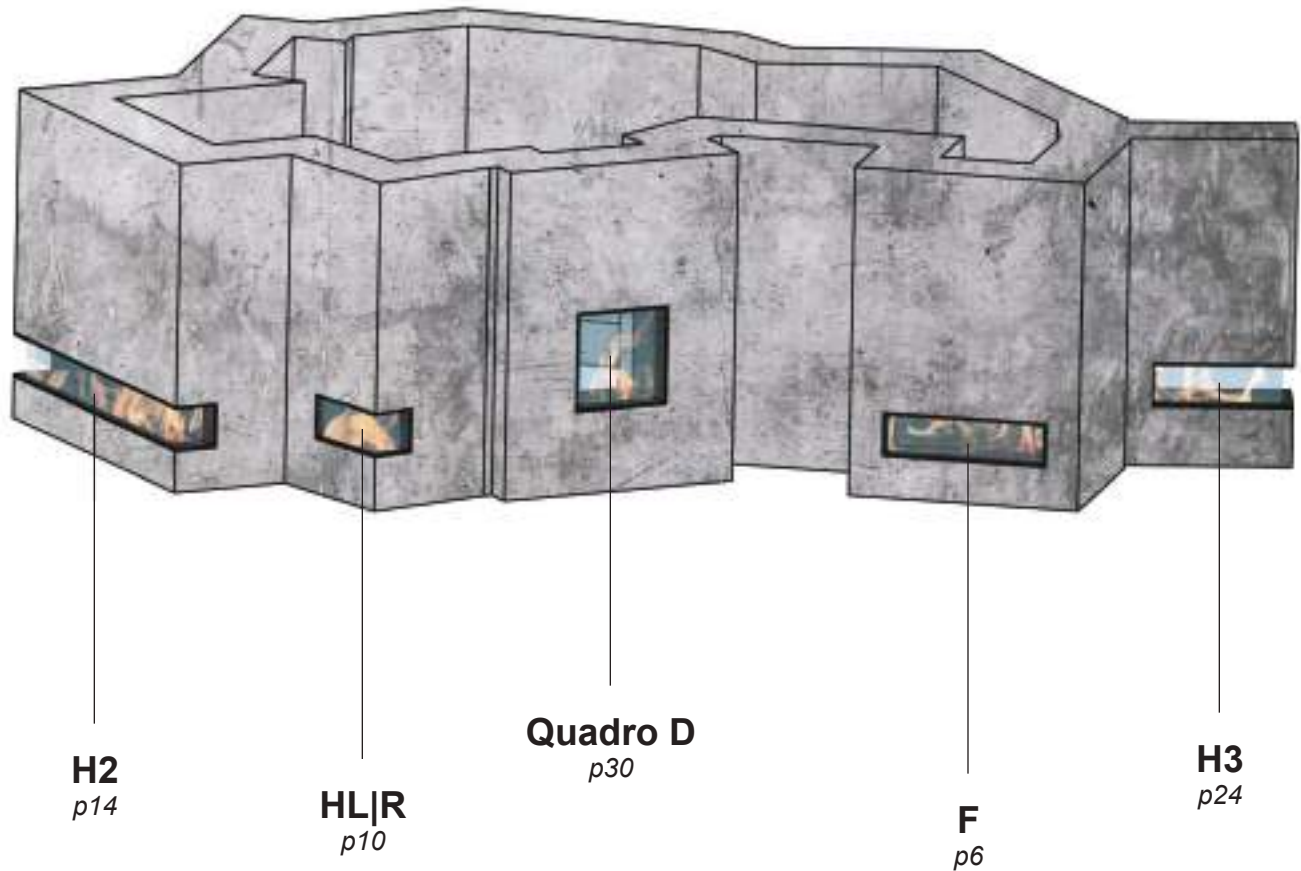

index

Gala®

Gala® is a gas fire insert that comes with the choice of classic- or balanced flue, natural gas or LPG, various dimensions or a tailor made solution. Explore our catalogue, discover our creativity and craftsmanship, the variety in models and features like open sides and see-through, our patented special frame and natural flame effect. Enjoy!

Gala® model overview p38
Features and dimensions p42