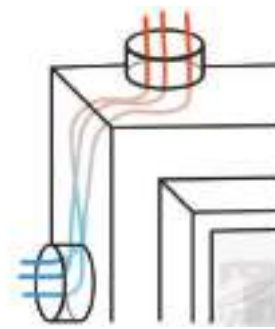

HEAT RECOVERY

Increase the efficiency by connecting the in- and outlets of the heat recovery system to an air vent with our flexible tubes. This is a great addition to the radiant heat provided by the ceramic glass of the Gala®.