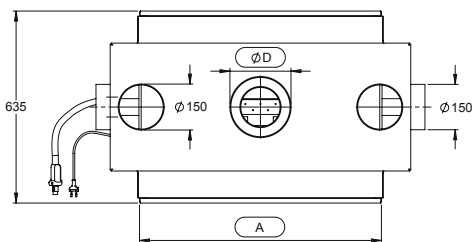

e.g.: Gala® 1D, balanced flue with heat recovery
*Flame height: ~150mm, natural gas, 22mbar, St-Job, Belgium

e.g.: Gala® 1D, classic flue with heat recovery
*Flame height: ~150mm, natural gas, 22mbar, St-Job, Belgium