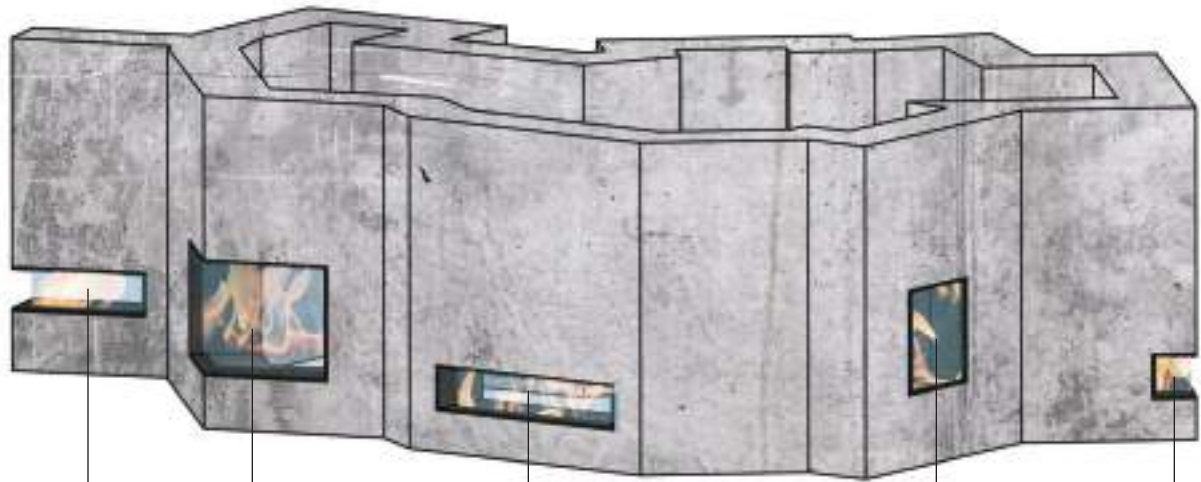

H3
p22

Custom
p34

D
p18

Quadro F
p26

H2
p14