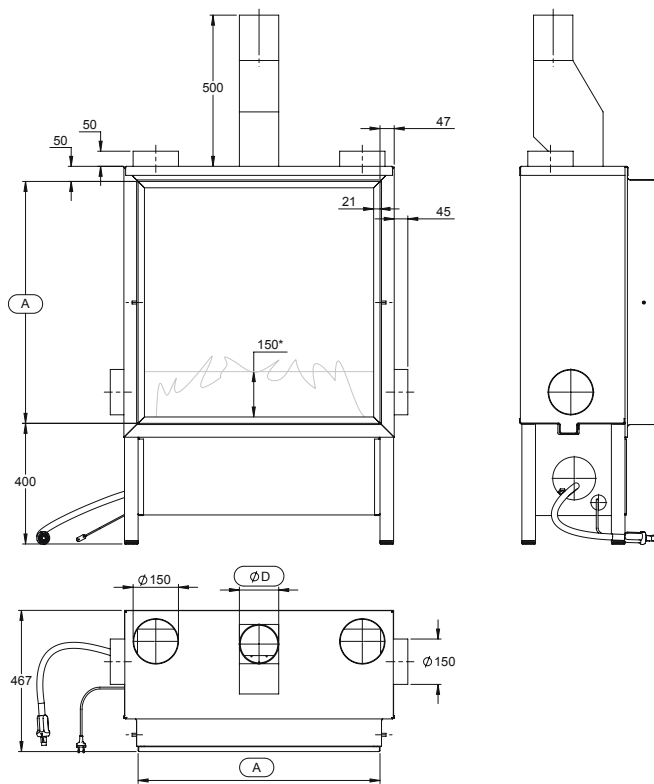

e.g.: Gala® Q80F, classic flue with heat recovery
*Flame height: ~150mm, natural gas, 22mbar, St-Job, Belgium