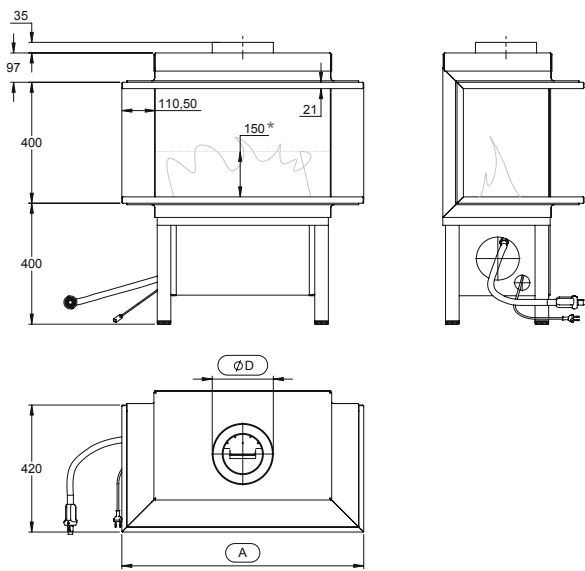

e.g.: Gala® 1H2, balanced flue with heat recovery
*Flame height: ~150mm, natural gas, 22mbar, St-Job, Belgium