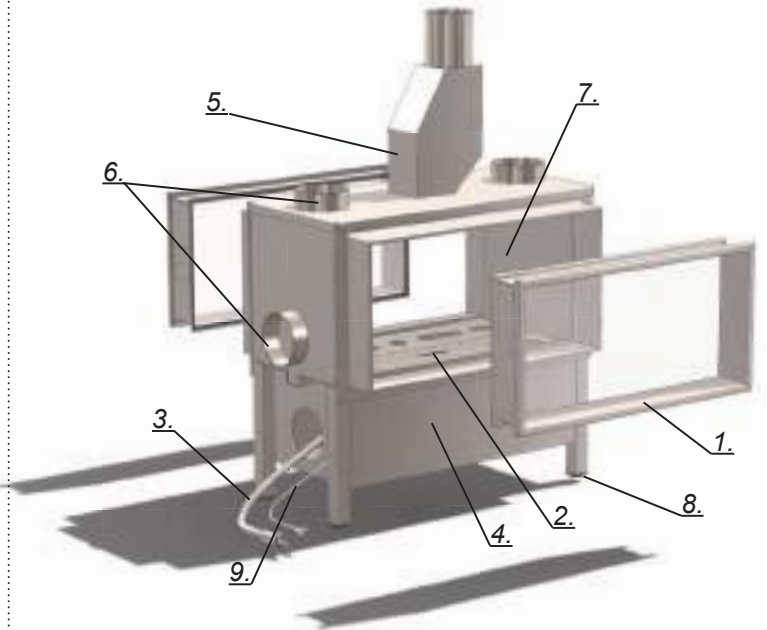

CLASSIC FLUE

FEATURES

1. Gala® Frame | 2. Piezo | 3. Gasflex | 4. Techbox
5. Classic Flue | 6. Heat recovery | 7. Flame reflex
8. Adjustable Feet | 9. Powerline (220V)