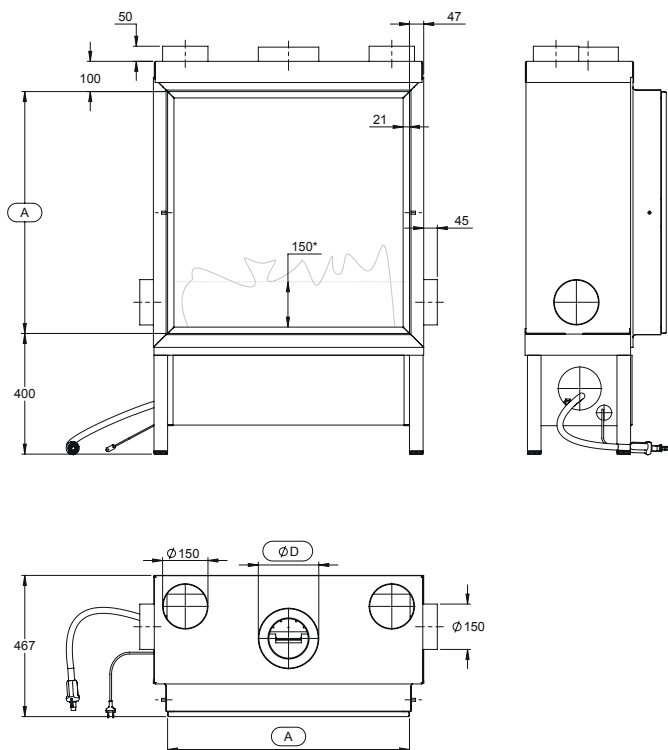

e.g.: Gala® 1H3, classic flue with heat recovery
 *Flame height: ~150mm, natural gas, 22mbar, St-Job, Belgium

Gala Quadro F

BALANCED FLUE

FEATURES

- 1. Gala® Frame | 2. Piezo | 3. Gasflex | 4. Techbox
- 5. Balanced Flue | 6. Heat recovery | 7. Flame reflex
- 8. Adjustable Feet | 9. Powerline (220V)