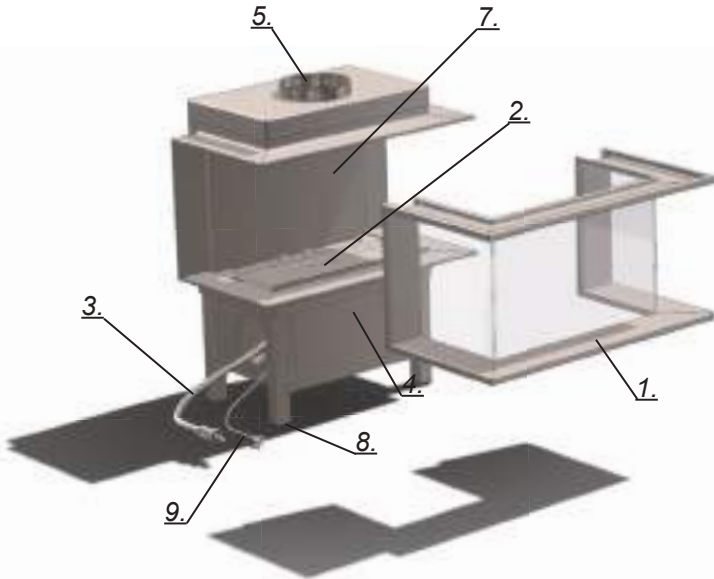

- 1. Gala® Frame | 2. Piezo | 3. Gasflex | 4. Techbox
- 5. Classic Flue | 6. Heat recovery | 7. Flame reflex
- 8. Adjustable Feet | 9. Powerline (220V)

e.g.: Gala® 1HL, balanced flue with heat recovery
*Flame height: ~150mm, natural gas, 22mbar, St-Job, Belgium

e.g.: Gala® 1HL, classic flue with heat recovery
*Flame height: ~150mm, natural gas, 22mbar, St-Job, Belgium

Gala H2

BALANCED FLUE

FEATURES

1. Gala® Frame | 2. Piezo | 3. Gasflex | 4. Techbox
5. Balanced Flue | 6. Heat recovery | 7. Flame reflex
8. Adjustable Feet | 9. Powerline (220V)