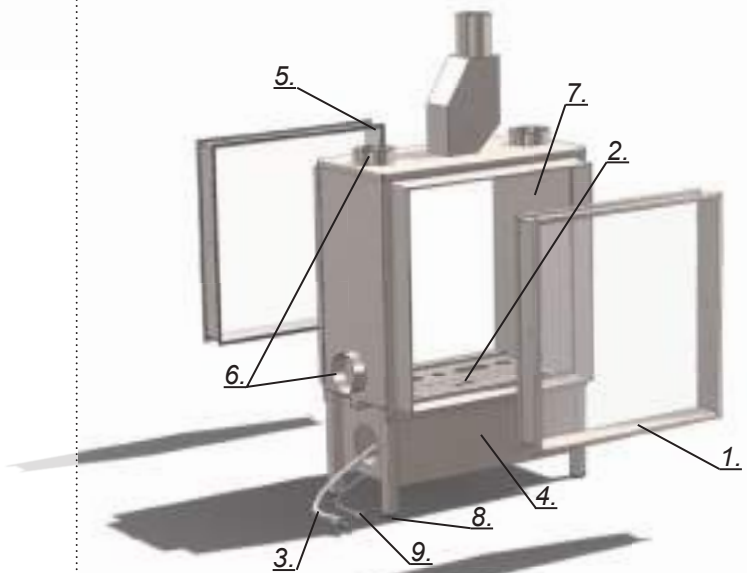

e.g.: Gala® Q80F, classic flue with heat recovery
*Flame height: ~150mm, natural gas, 22mbar, St-Job, Belgium

Gala Quadro D

BALANCED FLUE

CLASSIC FLUE

FEATURES

1. Gala® Frame | 2. Piezo | 3. Gasflex | 4. Techbox
5. Balanced Flue | 6. Heat recovery | 7. Flame reflex
8. Adjustable Feet | 9. Powerline (220V)