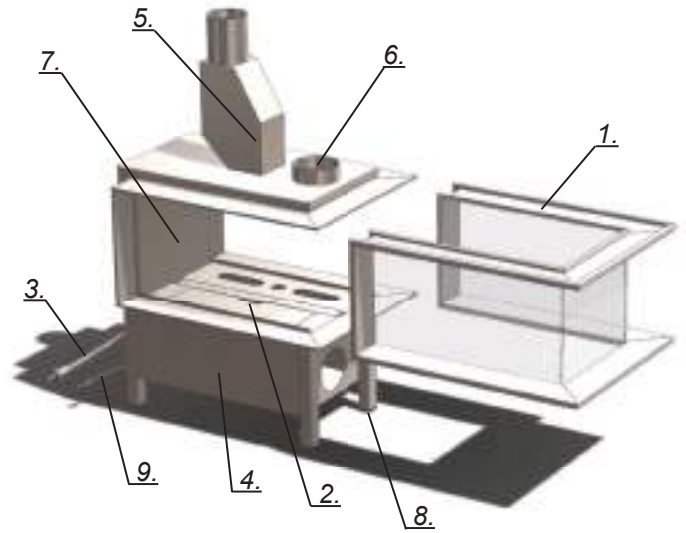

CLASSIC FLUE