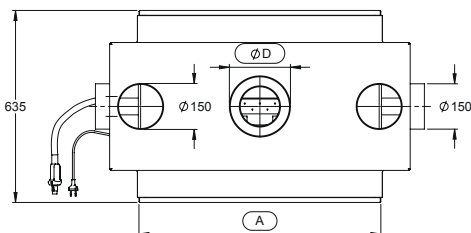

e.g.: Gala® Q80D, balanced flue with heat recovery
*Flame height: ~150mm, natural gas, 22mbar, St-Job, Belgium