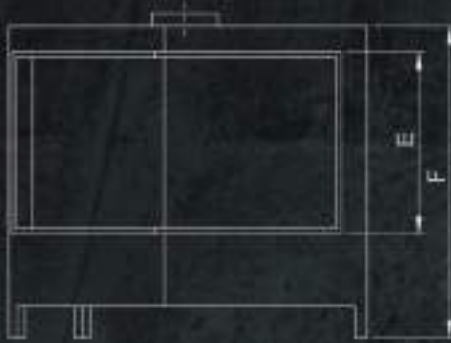

"FULLY CUSTOMIZABLE"
AS FROM SCRATCH