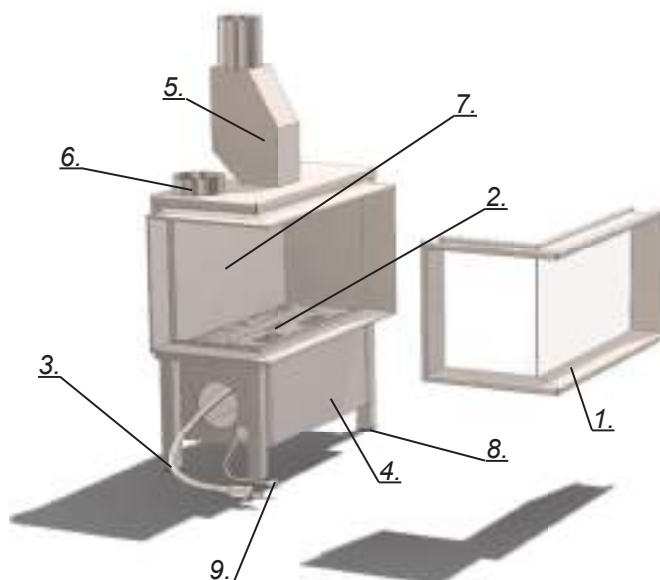

Gala HLR

BALANCED FLUE

FEATURES

- 1. Gala® Frame | 2. Piezo | 3. Gasflex | 4. Techbox
- 5. Balanced Flue | 6. Heat recovery | 7. Flame reflex
- 8. Adjustable Feet | 9. Powerline (220V)

CLASSIC FLUE

FEATURES