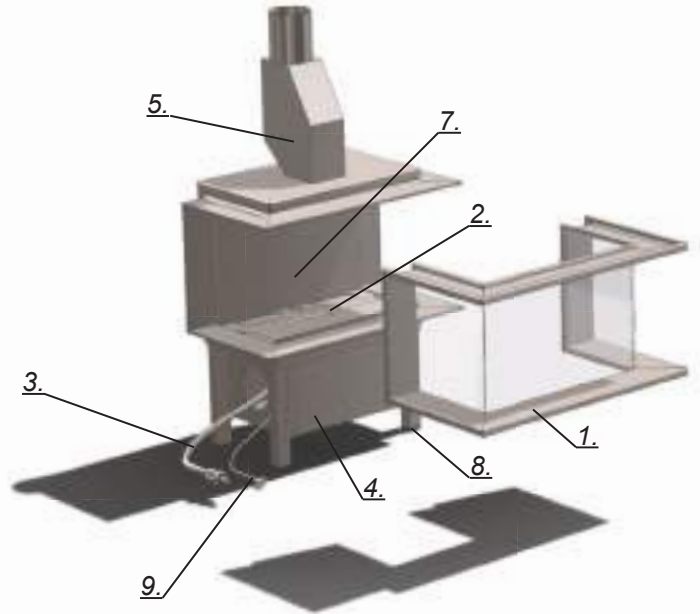

CLASSIC FLUE

FEATURES

1. Gala® Frame | 2. Piezo | 3. Gasflex | 4. Techbox
  5. Classic Flue | 6. Heat recovery | 7. Flame reflex
  8. Adjustable Feet | 9. Powerline (220V)