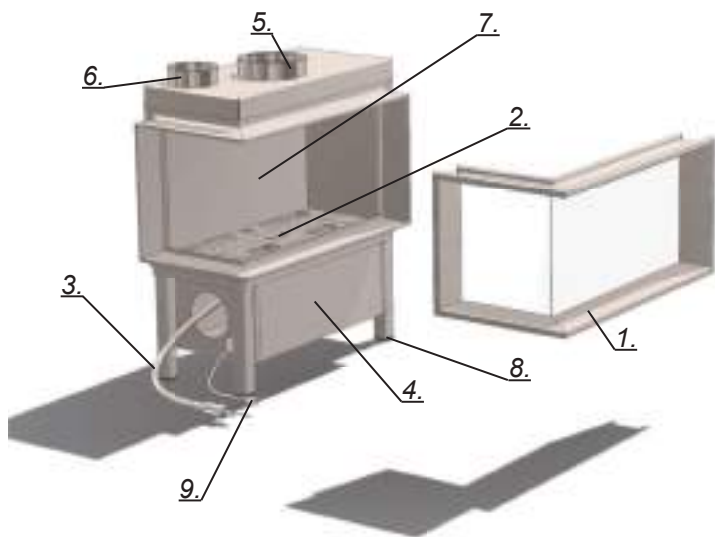

Gala HLR

BALANCED FLUE

FEATURES

1. Gala® Frame | 2. Piezo | 3. Gasflex | 4. Techbox
5. Balanced Flue | 6. Heat recovery | 7. Flame reflex
8. Adjustable Feet | 9. Powerline (220V)