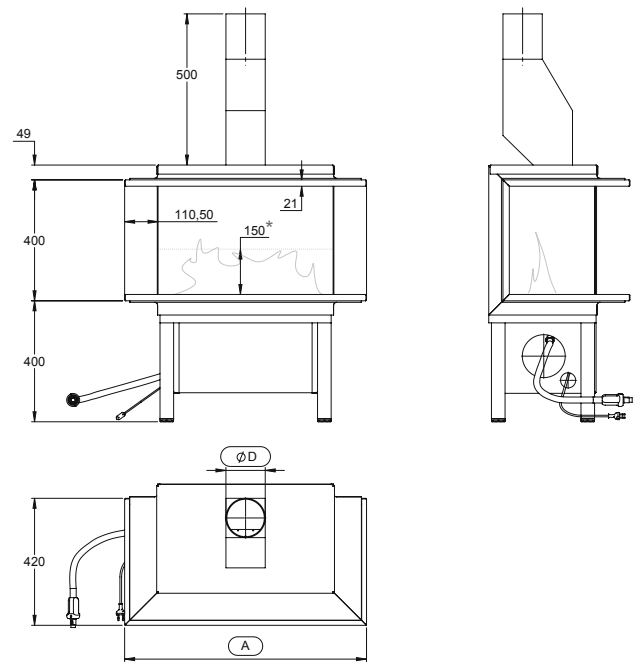

e.g.: Gala® 1HL, classic flue with heat recovery
*Flame height: ~150mm, natural gas, 22mbar, St-Job, Belgium

Gala H2

BALANCED FLUE

FEATURES

1. Gala® Frame | 2. Piezo | 3. Gasflex | 4. Techbox
5. Balanced Flue | 6. Heat recovery | 7. Flame reflex
8. Adjustable Feet | 9. Powerline (220V)

CLASSIC FLUE

FEATURES

1. Gala® Frame | 2. Piezo | 3. Gasflex | 4. Techbox
5. Classic Flue | 6. Heat recovery | 7. Flame reflex
8. Adjustable Feet | 9. Powerline (220V)

e.g.: Gala® 1H2, balanced flue with heat recovery
*Flame height: ~150mm, natural gas, 22mbar, St-Job, Belgium