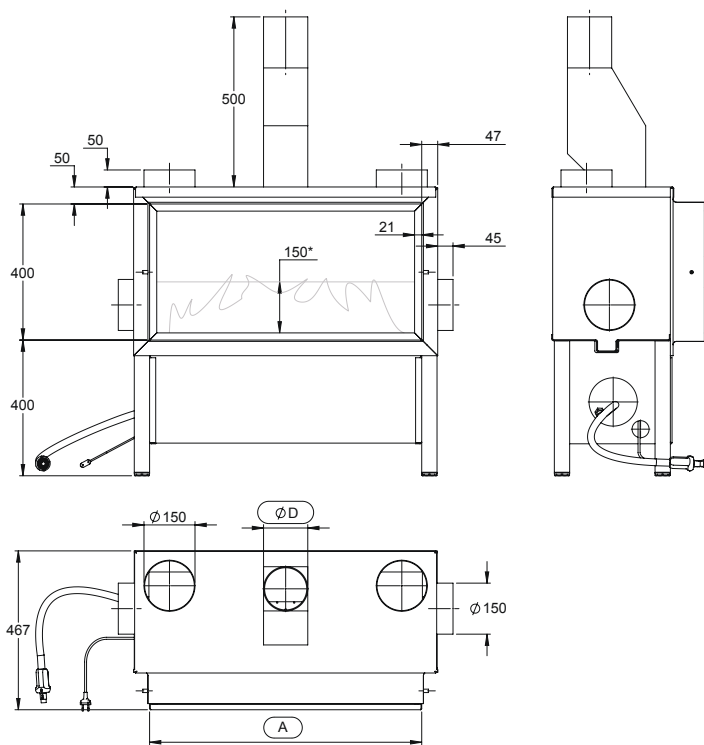

e.g.: Gala® 1F, balanced flue with heat recovery
*Flame height: ~150mm, natural gas, 22mbar, St-Job, Belgium

e.g.: Gala® 1F, classic flue with heat recovery
*Flame height: ~150mm, natural gas, 22mbar, St-Job, Belgium