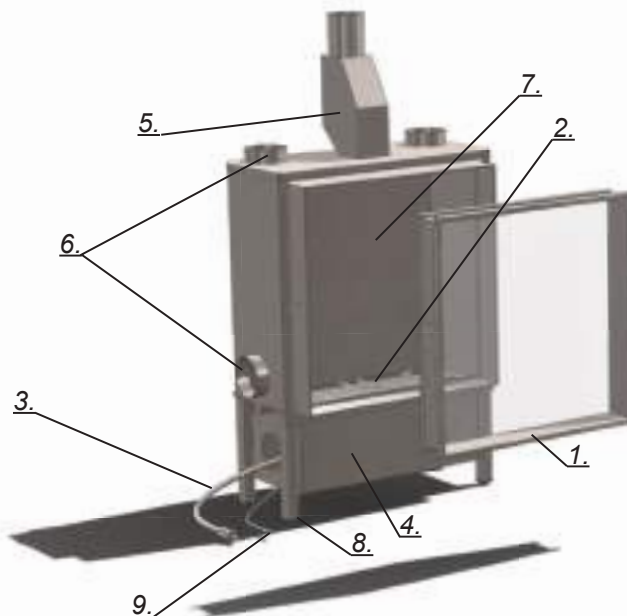

CLASSIC FLUE

FEATURES

1. Gala® Frame | 2. Piezo | 3. Gasflex | 4. Techbox
5. Classic Flue | 6. Heat recovery | 7. Flame reflex
8. Adjustable Feet | 9. Powerline (220V)