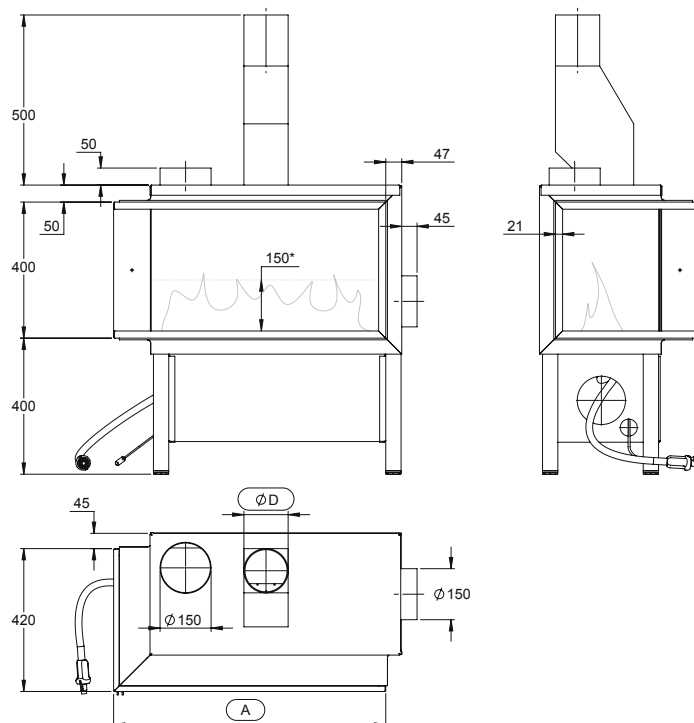

e.g.: Gala® 1HL, classic flue with heat recovery
*Flame height: ~150mm, natural gas, 22mbar, St-Job, Belgium