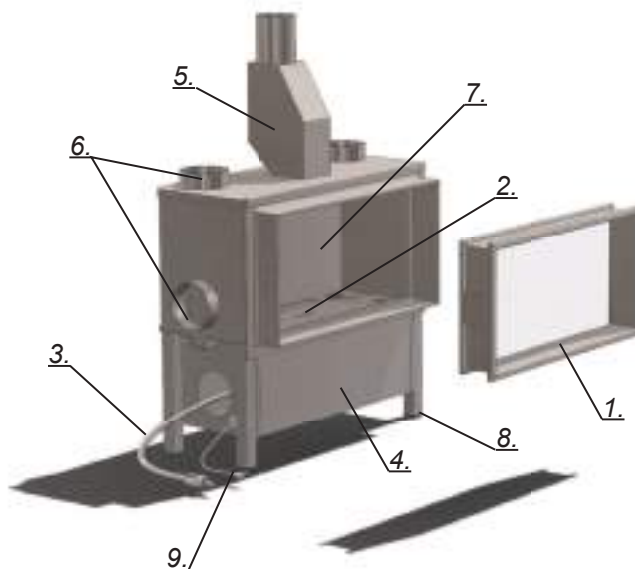

Gala F

BALANCED FLUE

FEATURES

- 1. Gala® Frame | 2. Piezo | 3. Gasflex | 4. Techbox
- 5. Balanced Flue | 6. Heat recovery | 7. Flame reflex
- 8. Adjustable Feet | 9. Powerline (220V)

CLASSIC FLUE

FEATURES

- 1. Gala® Frame | 2. Piezo | 3. Gasflex | 4. Techbox
- 5. Classic Flue | 6. Heat recovery | 7. Flame reflex
- 8. Adjustable Feet | 9. Powerline (220V)