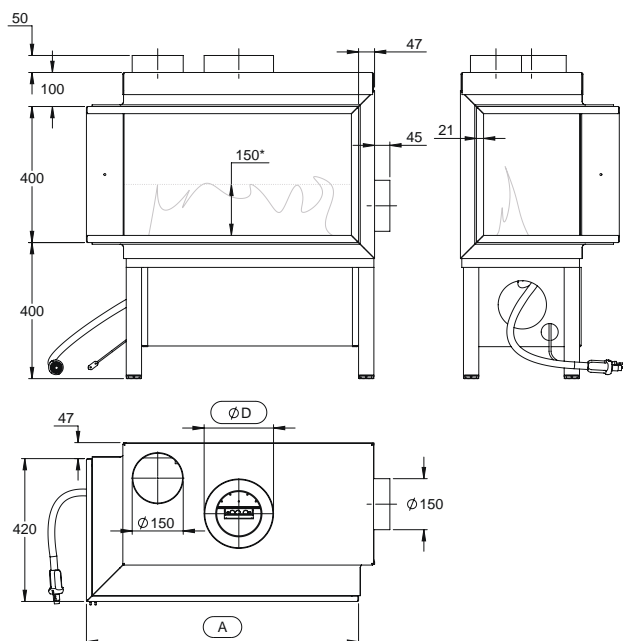

e.g.: Gala® 1HL, balanced flue with heat recovery
*Flame height: ~150mm, natural gas, 22mbar, St-Job, Belgium