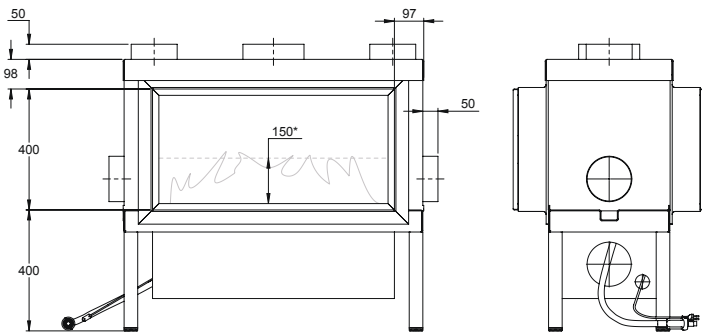

e.g.: Gala® 1D, balanced flue with heat recovery
*Flame height: ~150mm, natural gas, 22mbar, St-Job, Belgium

e.g.: Gala® 1D, classic flue with heat recovery
*Flame height: ~150mm, natural gas, 22mbar, St-Job, Belgium