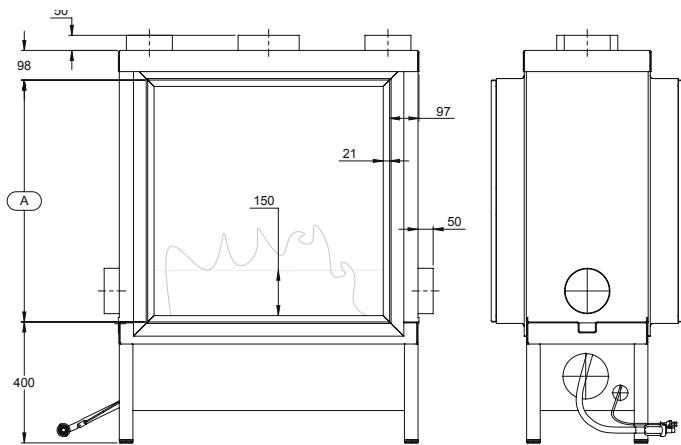

e.g.: Gala® Q80D, balanced flue with heat recovery
*Flame height: ~150mm, natural gas, 22mbar, St-Job, Belgium