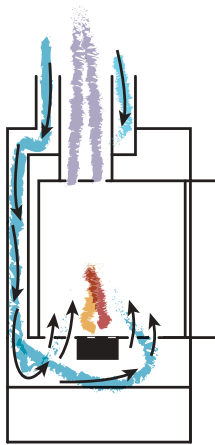

features

FLUETYPE

[Balanced (closed flue)]
When an air duct brings combustion air directly to an appliance, there is no air movement between the room containing the appliance. This makes room sealed appliances intrinsically safe, since products of combustion (POCs) cannot normally escape into the room.