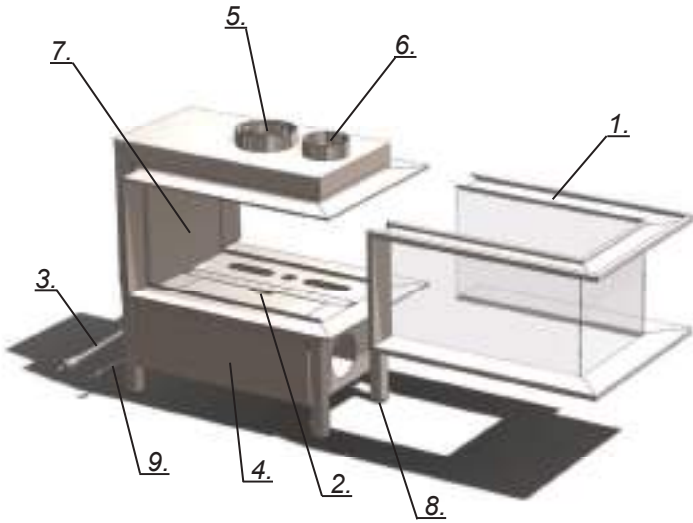

Gala H3

BALANCED FLUE