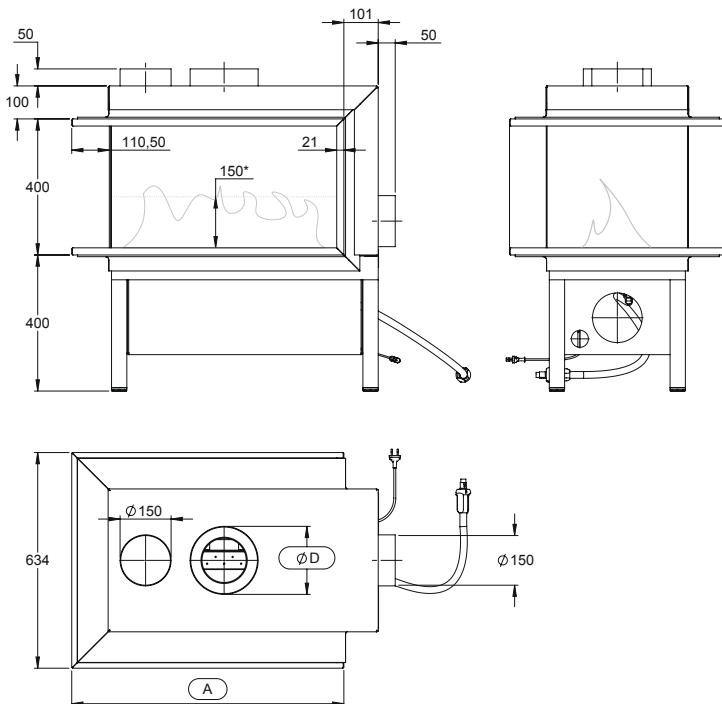

FEATURES

1. Gala® Frame | 2. Piezo | 3. Gasflex | 4. Techbox
5. Classic Flue | 6. Heat recovery | 7. Flame reflex
8. Adjustable Feet | 9. Powerline (220V)