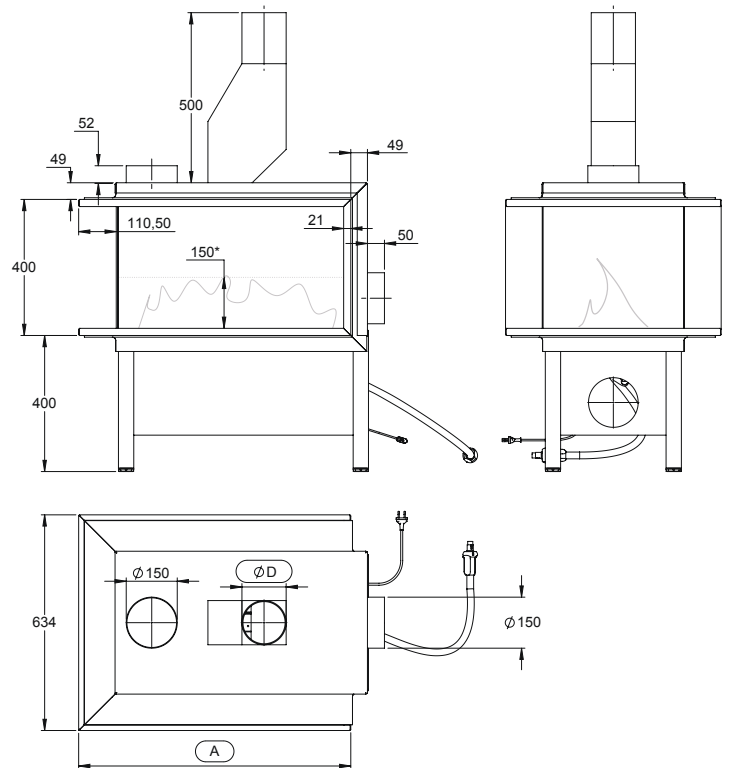

FEATURES

1. Gala® Frame | 2. Piezo | 3. Gasflex | 4. Techbox
5. Classic Flue | 6. Heat recovery | 7. Flame reflex
8. Adjustable Feet | 9. Powerline (220V)