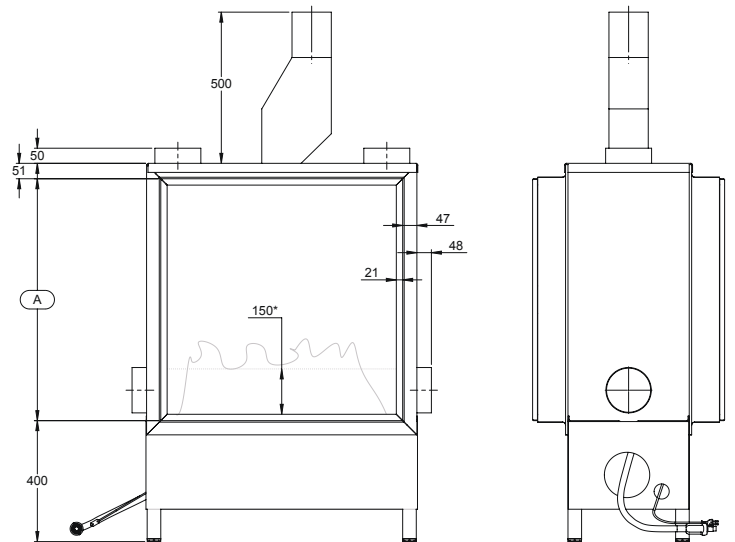

e.g.: Gala® Q80D, Classic with heat recovery
*Flame height: ~150mm, natural gas, 22mbar, St-Job, Belgium