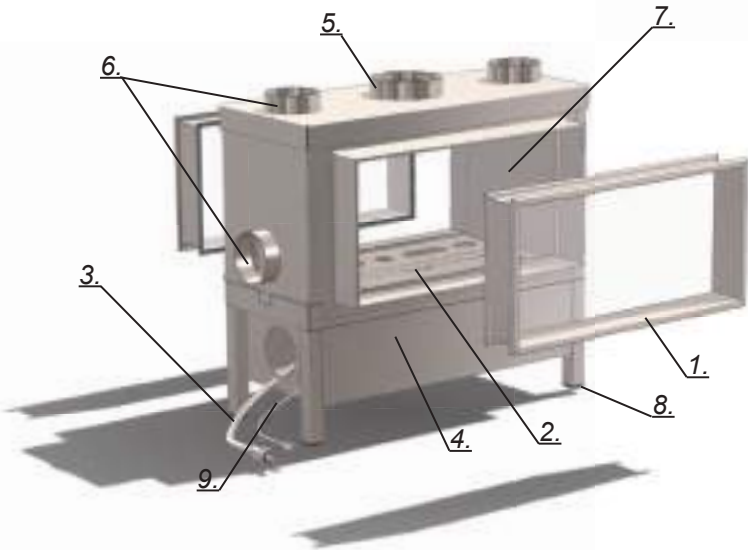

Gala D

BALANCED FLUE

FEATURES

1. Gala® Frame | 2. Piezo | 3. Gasflex | 4. Techbox
5. Balanced Flue | 6. Heat recovery | 7. Flame reflex
8. Adjustable Feet | 9. Powerline (220V)