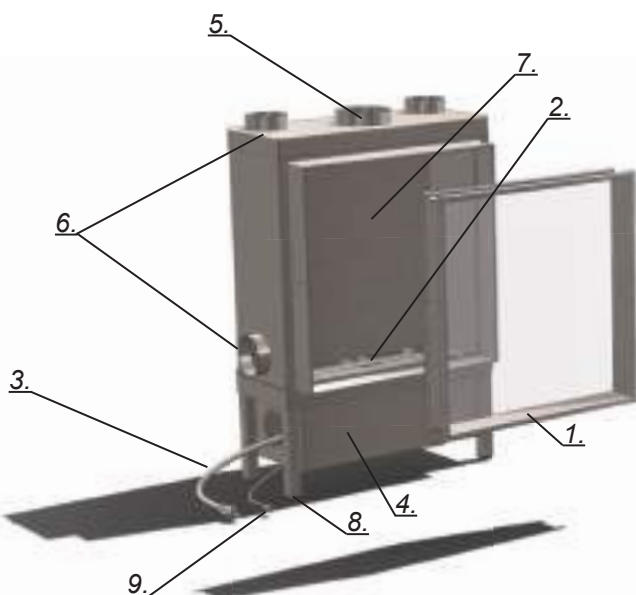

e.g.: Gala® 1D, classic flue with heat recovery
 *Flame height: ~150mm, natural gas, 22mbar, St-Job, Belgium

Gala H3

BALANCED FLUE

CLASSIC FLUE

FEATURES

- 1. Gala® Frame | 2. Piezo | 3. Gasflex | 4. Techbox
- 5. Balanced Flue | 6. Heat recovery | 7. Flame reflex
- 8. Adjustable Feet | 9. Powerline (220V)

FEATURES

- 1. Gala® Frame | 2. Piezo | 3. Gasflex | 4. Techbox
- 5. Classic Flue | 6. Heat recovery | 7. Flame reflex
- 8. Adjustable Feet | 9. Powerline (220V)

e.g.: Gala® 1H3, balanced flue with heat recovery
 *Flame height: ~150mm, natural gas, 22mbar, St-Job, Belgium

e.g.: Gala® 1H3, classic flue with heat recovery
 *Flame height: ~150mm, natural gas, 22mbar, St-Job, Belgium

Gala Quadro F

BALANCED FLUE

FEATURES

- 1. Gala® Frame | 2. Piezo | 3. Gasflex | 4. Techbox
- 5. Balanced Flue | 6. Heat recovery | 7. Flame reflex
- 8. Adjustable Feet | 9. Powerline (220V)